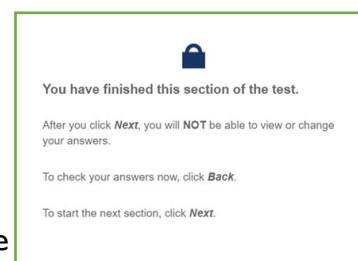

Note for 2021

Conventions of language test - a message will appear on your device to let you know you have finished the grammar and punctuation section.

Check your answers before selecting *Next*.

When you select *Next* the spelling section will start and you will not be able to go back to the grammar and punctuation section of the test. Same will be true for Numeracy Test. Once the Calculator section starts you will not be able to the non-calculator section of the test.